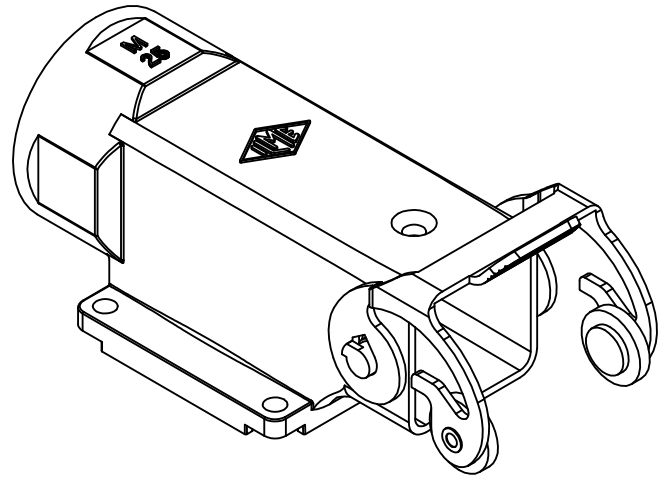

A

A

Diritti riservati All rights reserved

B