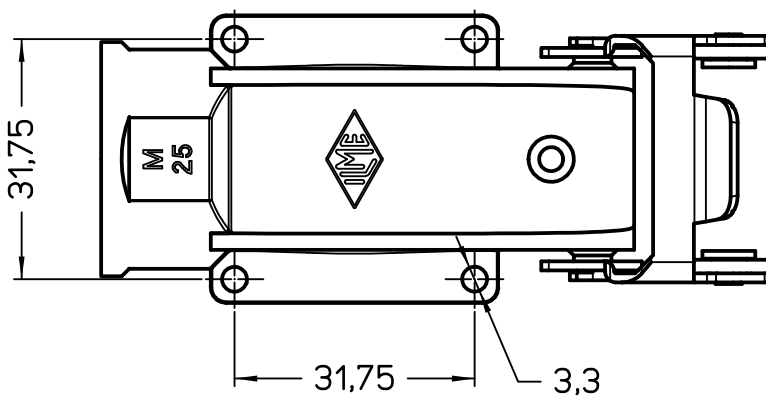

C

REV.	DATE	SIGNATURE

Dimensions in mm

Simplified representation with dimensions without tolerance

Original Size A4

Date 27/11/23

Sign. G. Renna

MKX AP25

Insulating surface mounting housing, light grey colour, with metal lever, 4-screw fixing, with M25 cable entry

Scale 1:1