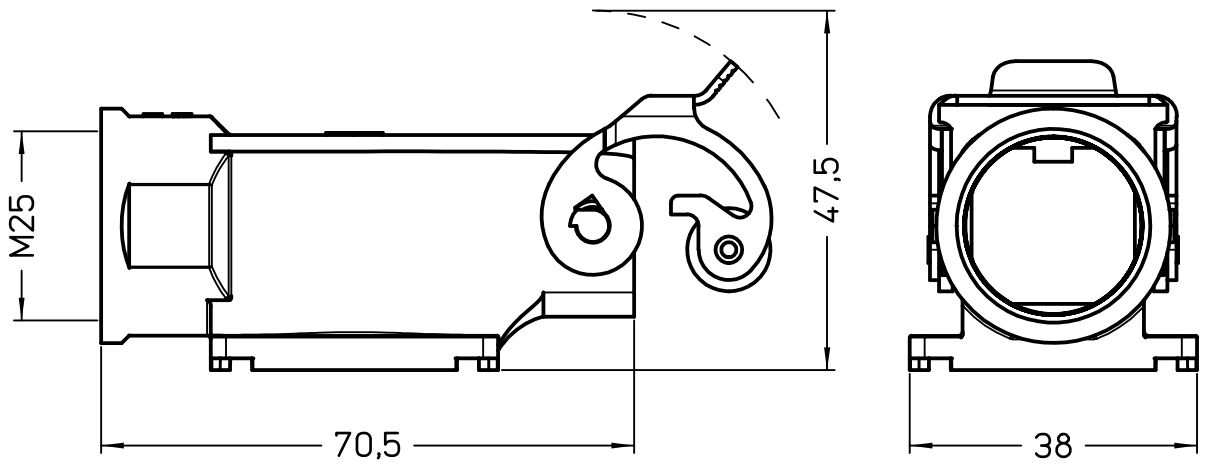

A

A

Diritti riservati All rights reserved

B

B

C

C

REV.	DATE	SIGNATURE

Dimensions in mm

Simplified representation with dimensions without tolerance

Original Size A4

Date 27/11/23

Sign. G. Renna

MKX AP25

Insulating surface mounting housing, light grey colour, with metal lever, 4-screw fixing, with M25 cable entry

Scale 1:1